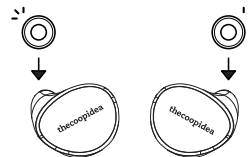

1. Pre-use Setup

Eartips

2. How To Charge