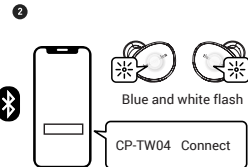

5. How To Pair (Auto Pairing)

1. Pick up the earbuds from charging case
2. Turn on bluetooth of your device
- 2.2 (FIRST TIME) Search and connect to Earbuds