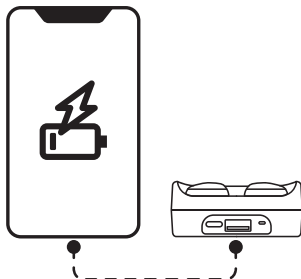

3. Powerbank Output

4. How To Wear

Correct wearing position

1. Tilt and insert the earbud into your ear.
2. Rotate slightly to get better fit and performance.