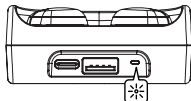

6. Battery Status

White flashes ✱ Charging case is charging
White ○ Charging case is fully charged
Blue ○ Earbuds are charging
Off ● Earbuds are fully charged