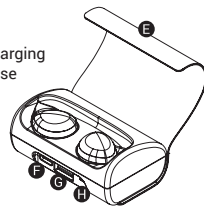

Product Overview

1 True Wireless Earbuds

2 Charging Case

A Multi-function button + LED light	E Magnetic Closure
B Microphone	F TYPE-C Input
C Charging Interface	G USB Output
D Eartips	H LED Light