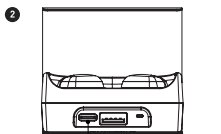

1. Place the earbuds in the charging case
2. Connect charging case to a USB power supply or device with USB port.